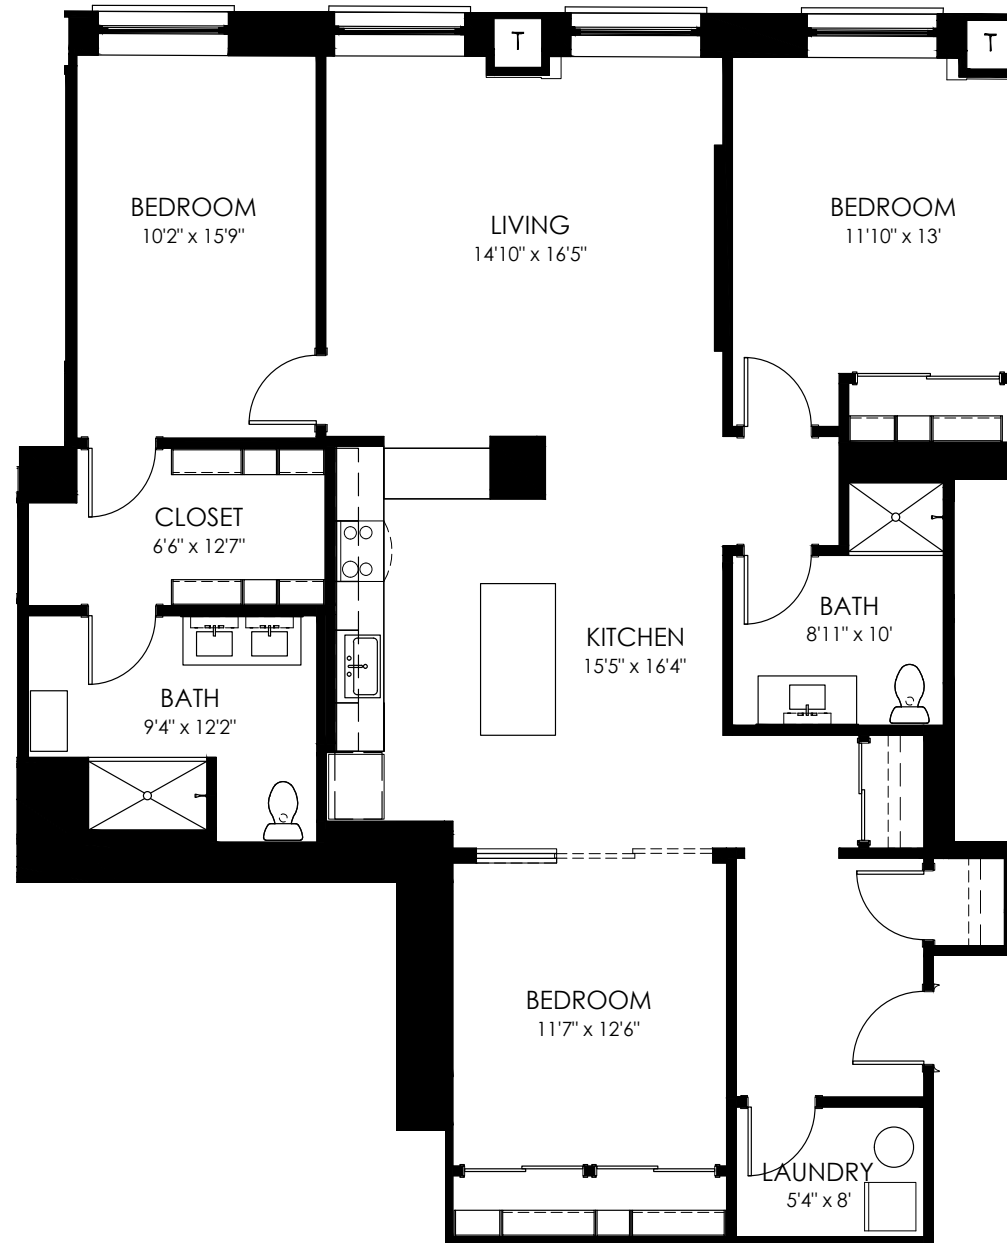

# FLOOR PLAN

3D4

3 Bedroom  
2 Bath

Square feet: 1690

## APARTMENT FEATURES

- Latch Keyless Entry
- Stainless-Steel Appliances
- Smart Thermostat
- Kitchen Island with Quartz
- In-Unit Washer/Dryer
- Glass Shower
- Walk-In Closet

## CONTACT

101@residebpg.com  
Phone  
101dupontplace.com

101  
dupont  
place

RESIDE // BPG

Floor Plans are an artist's rendering. All dimensions are approximate. Actual product and specifications may vary in dimension or detail. Not all features are available in every apartment. Prices and availability are subject to change. Please see a representative for details.