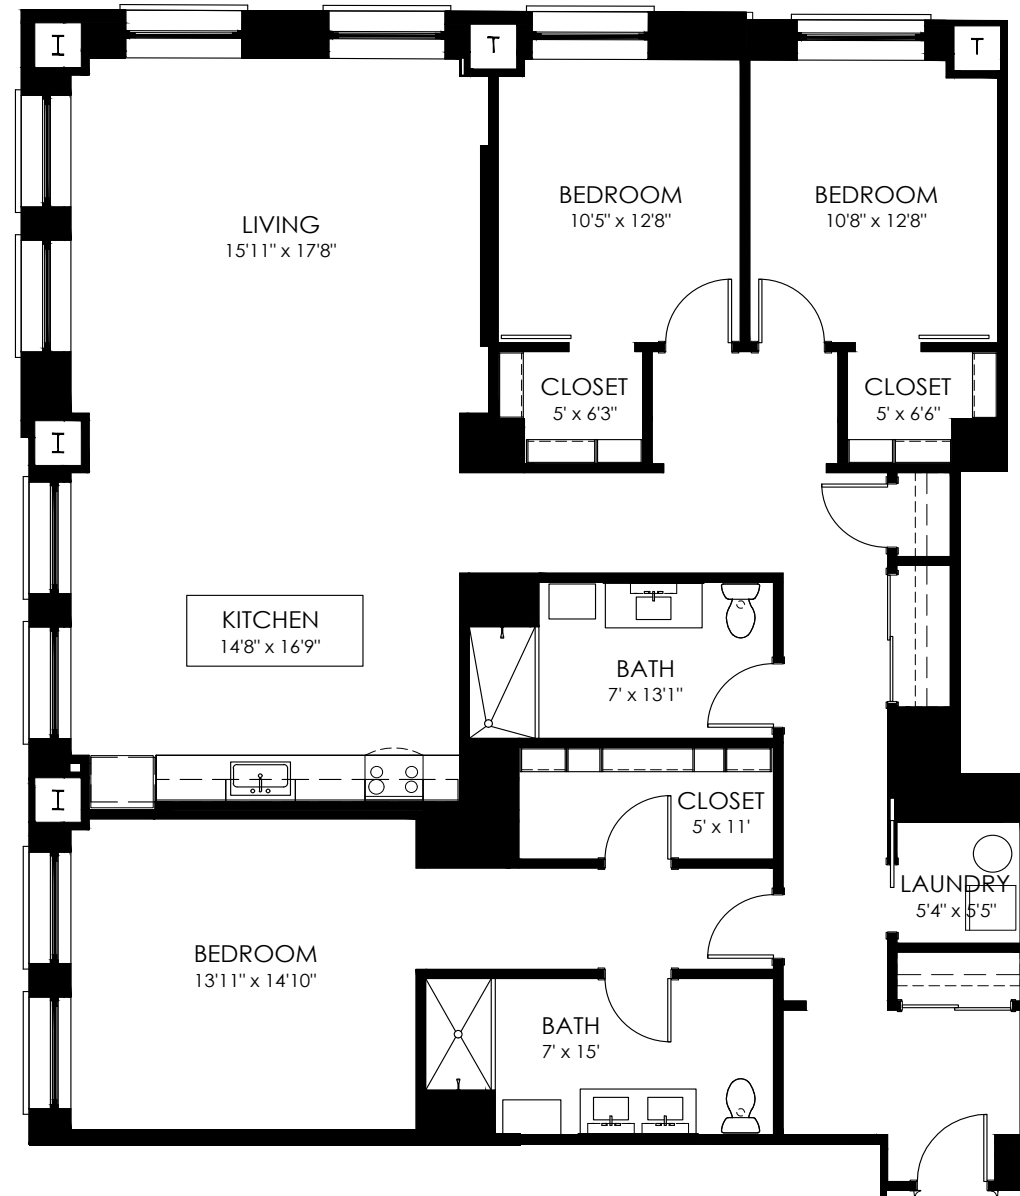

FLOOR PLAN

3D5

3 Bedroom
2 Bath

Square feet: 2010

APARTMENT FEATURES

- Latch Keyless Entry
- Stainless-Steel Appliances
- Smart Thermostat
- Kitchen Island with Quartz
- In-Unit Washer/Dryer
- Glass Shower
- Walk-In Closets

CONTACT

101@residebpg.com
Phone
101dupontplace.com

101
dupont
place

RESIDE // BPG

Floor Plans are an artist's rendering. All dimensions are approximate. Actual product and specifications may vary in dimension or detail. Not all features are available in every apartment. Prices and availability are subject to change. Please see a representative for details.