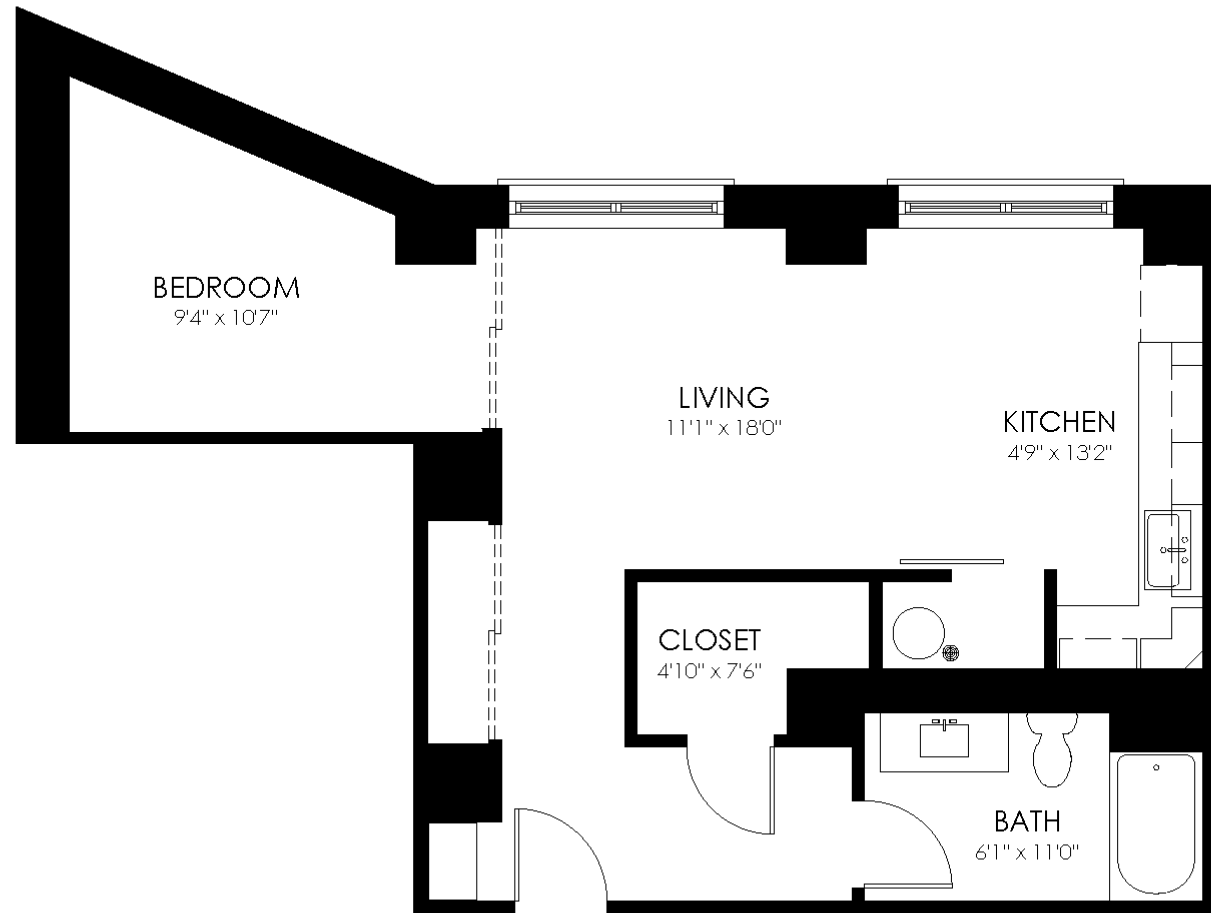

FLOOR PLAN

SDPH2

Studio Penthouse
1 Bath

Square feet: 742

APARTMENT FEATURES

- Latch Keyless Entry
- Stainless-Steel Appliances
- Smart Thermostat & Lighting
- Quartz Countertops
- In-Unit Washer/Dryer
- Smart Vanity Mirror

CONTACT

101@residebpg.com
(302) 561-9966
101dupontplace.com

101
dupont
place

RESIDE // BPG

Floor Plans are an artist's rendering. All dimensions are approximate. Actual product and specifications may vary in dimension or detail. Not all features are available in every apartment. Prices and availability are subject to change. Please see a representative for details.