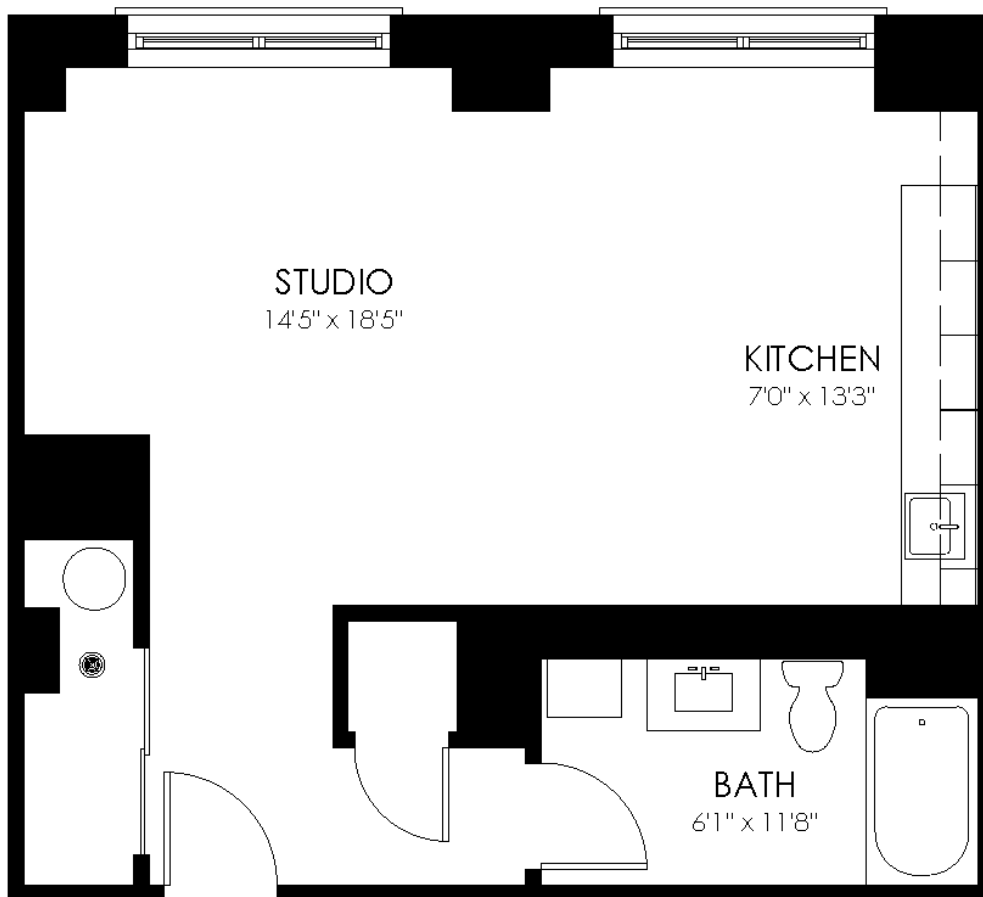

FLOOR PLAN

SDPH3
Studio
1 Bath

Square feet: 608

APARTMENT FEATURES

- Latch Keyless Entry
- Smart Thermostat & Lighting Controls
- Smart Vanity Mirror
- Stainless Steel Appliances
- Quartz Countertops
- In-Unit Washer/Dryer

CONTACT

101@resideBPG.com
(302) 561-9966
101dupontplace.com

101 dupont
place

RESIDE // BPG

Floor Plans are an artist's rendering. All dimensions are approximate. Actual product and specifications may vary in dimension or detail. Not all features are available in every apartment. Prices and availability are subject to change. Please see a representative for details.